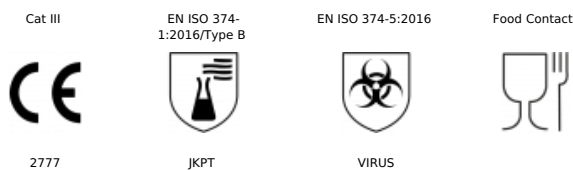

NORMS & CERTIFICATES